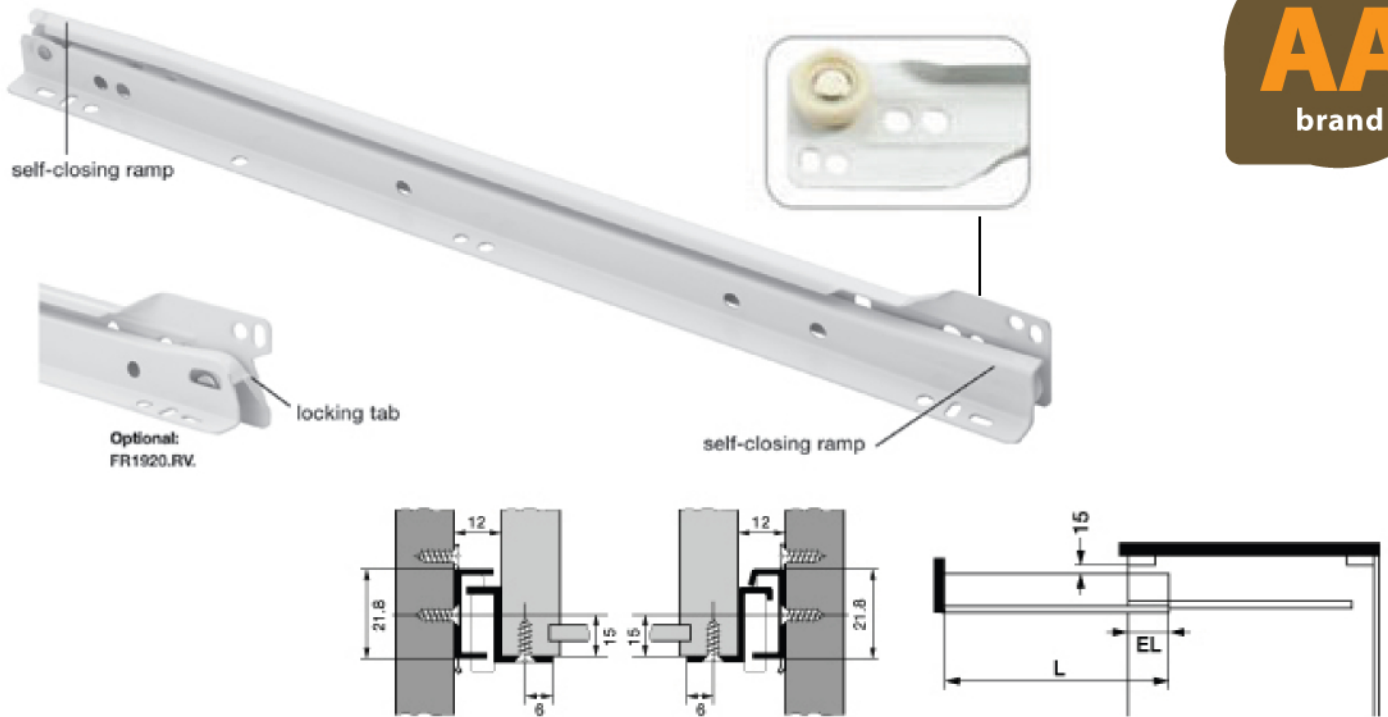

Drawer Runners

single extension

- :: Material >>> Steel
- :: Color >>> Ivory
- :: Thickness >>> 1.00 mm

- :: Weight >>> 25 Kgs
- :: Bottom and Side Mount
- :: Screw fixing

SIZE 10" (250 MM) / PACKING 20 SETS / NO. 7100010

SIZE 12" (300 MM) / PACKING 20 SETS / NO. 7100012

SIZE 14" (350 MM) / PACKING 20 SETS / NO. 7100014

SIZE 16" (400 MM) / PACKING 20 SETS / NO. 7100016

SIZE 18" (450 MM) / PACKING 20 SETS / NO. 7100018

SIZE 20" (500 MM) / PACKING 20 SETS / NO. 7100020

SIZE 22" (550 MM) / PACKING 20 SETS / NO. 7100022

SIZE 24" (600 MM) / PACKING 20 SETS / NO. 7100024